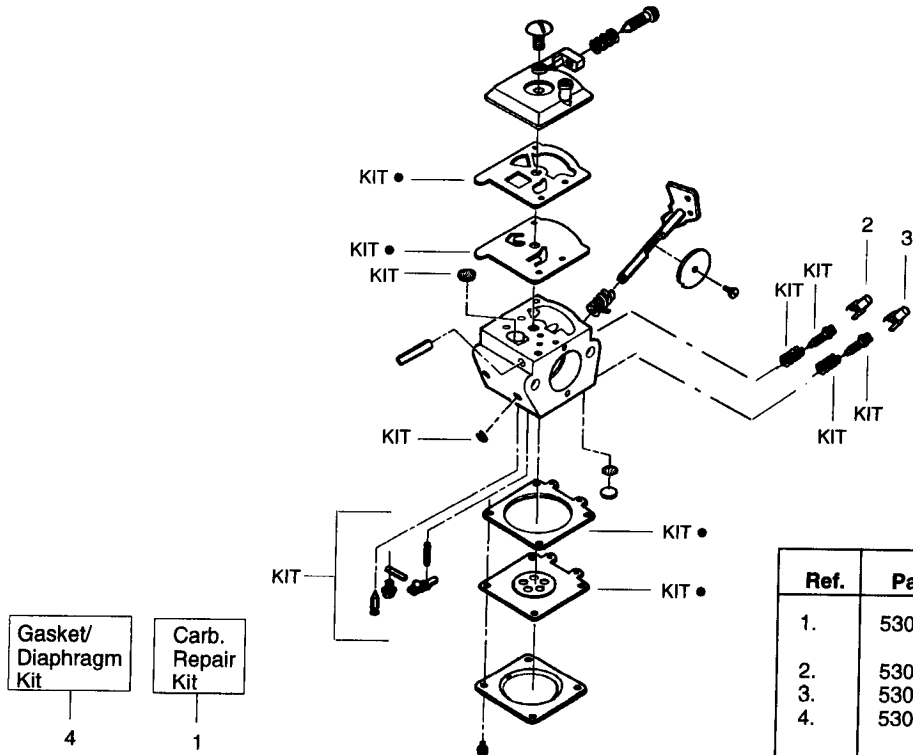

## **2.1997** **Spare Parts**

**⚠ WARNING**  
**All repairs, adjustments and maintenance not described in the Operator's Manual must be performed by qualified service personnel.**

Ref.	Part No.	Description	Ref.	Part No.	Description
1.	530094566	Drive Shaft-57"	23.	502209602	Throttle Lock
2.	530095165	Drive Shaft Housing	24.	502199203	Trigger Throttle
3.	530038694	Grip-Drive Shaft	25.	502211701	Harness Ass'y.
4.	530069252	"T" Handle Ass'y.	26.	530014210	Shield w/Decal
5.	530094686	Clamp Harness Ass'y.	27.	530037179	Shaft Warning Decal
6.	530015197	Nut	28.	530094568	Gear Box Ass'y.
7.	530015791	Screw	29.	530094616	Screw
8.	530094572	Handlebar Bracket	30.	530027615	Shield Retention Plate
9.	530012207	Clamp-Handlebar	31.	530094639	Dust Cup
10.	530047139	Handlebar	32.	530094771	Weed Blade
11.	502208502	Throttle Housing-Left	33.	530015792	Washer
12.	530094612	Screw	34.	530015492	Washer
13.	502208602	Throttle Housing-Right	35.	530015793	Nut
14.	530015328	Lockwasher	36.	530049894	Wire Harness Ass'y.
15.	503718201	Rocker Switch			
16.	503210738	Screw			
17.	502199301	Trigger Spring	Not Shown		
18.	530001642	Lockwasher			
19.	530001711	Screw		530084460	Operator Manual
20.	503210719	Screw		530084479	European Scandinavian
21.	502199403	Throttle Lockout		530031098	Hex Wrench (3/16)
22.	502209701	Trigger Spring		530031159	Hex Wrench (5/32)
				530029064	Decal-Blade Direction

**Carburetor Assembly Kit – WT380 – #530069902**

Ref.	Part No.	Description
1.	530069829	Carburetor Repair Kit (KIT= Indicates Contents)
2.	530038318	Limiter Cap (High-Red)
3.	530038317	Limiter Cap (Low-Blue)
4.	530069844	Gasket/Diaphragm Kit (● = Indicates Contents)