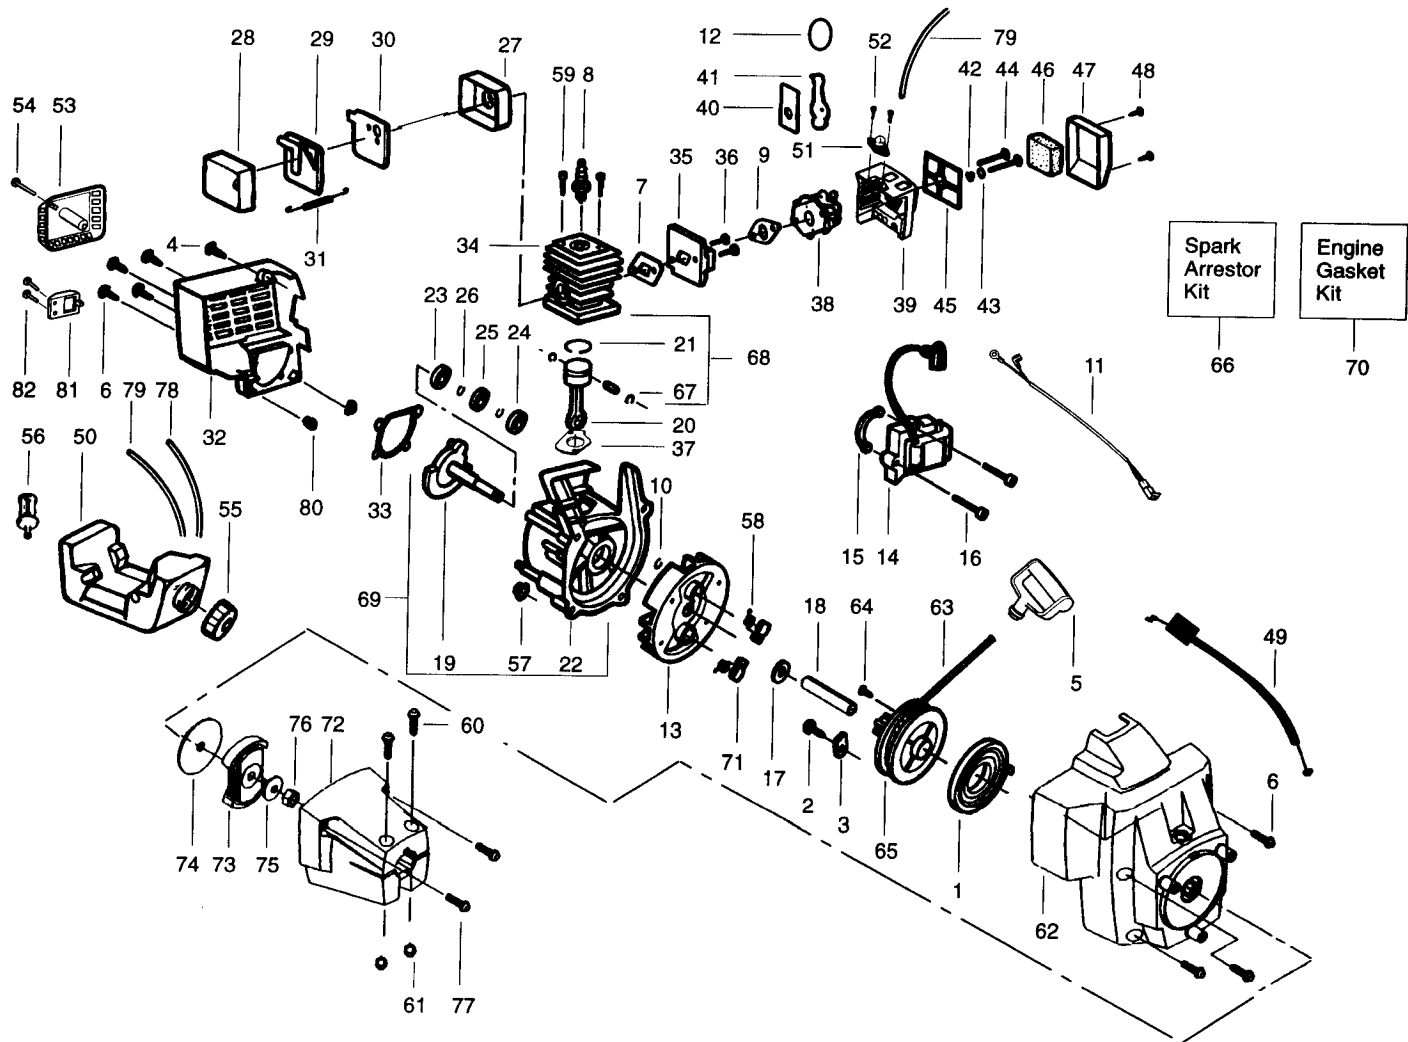

## **2.1997** **Spare Parts**

**⚠ WARNING**  
**All repairs, adjustments and maintenance not described in the Operator's Manual must be performed by qualified service personnel.**

Ref.	Part No.	Description	Ref.	Part No.	Description
1.	530094566	Drive Shaft-57"	23.	502209602	Throttle Lock
2.	530095165	Drive Shaft Housing	24.	502199203	Trigger Throttle
3.	530038694	Grip-Drive Shaft	25.	502211701	Harness Ass'y.
4.	530069252	"T" Handle Ass'y.	26.	530014210	Shield w/Decal
5.	530094686	Clamp Harness Ass'y.	27.	530037179	Shaft Warning Decal
6.	530015197	Nut	28.	530094568	Gear Box Ass'y.
7.	530015791	Screw	29.	530094616	Screw
8.	530094572	Handlebar Bracket	30.	530027615	Shield Retention Plate
9.	530012207	Clamp-Handlebar	31.	530094639	Dust Cup
10.	530047139	Handlebar	32.	530094771	Weed Blade
11.	502208502	Throttle Housing-Left	33.	530015792	Washer
12.	530094612	Screw	34.	530015492	Washer
13.	502208602	Throttle Housing-Right	35.	530015793	Nut
14.	530015328	Lockwasher	36.	530049894	Wire Harness Ass'y.
15.	503718201	Rocker Switch			
16.	503210738	Screw			
17.	502199301	Trigger Spring	Not Shown		
18.	530001642	Lockwasher			
19.	530001711	Screw		530084460	Operator Manual
20.	503210719	Screw		530084479	European Scandinavian
21.	502199403	Throttle Lockout		530031098	Hex Wrench (3/16)
22.	502209701	Trigger Spring		530031159	Hex Wrench (5/32)
				530029064	Decal-Blade Direction

**Carburetor Assembly Kit – WT380 – #530069902**

Ref.	Part No.	Description
1.	530069829	Carburetor Repair Kit (KIT= Indicates Contents)
2.	530038318	Limiter Cap (High-Red)
3.	530038317	Limiter Cap (Low-Blue)
4.	530069844	Gasket/Diaphragm Kit (● = Indicates Contents)

✓ = NEW PART NUMBER FOR THIS IPL ★ = REFER TO THE SERVICE REFERENCE INDICATED FOR MORE INFORMATION. (LOCATED AT END OF IPL)  
 ● = THESE PARTS ARE ILLUSTRATED FOR CLARITY. ORDER COMPLETE ASSEMBLY.