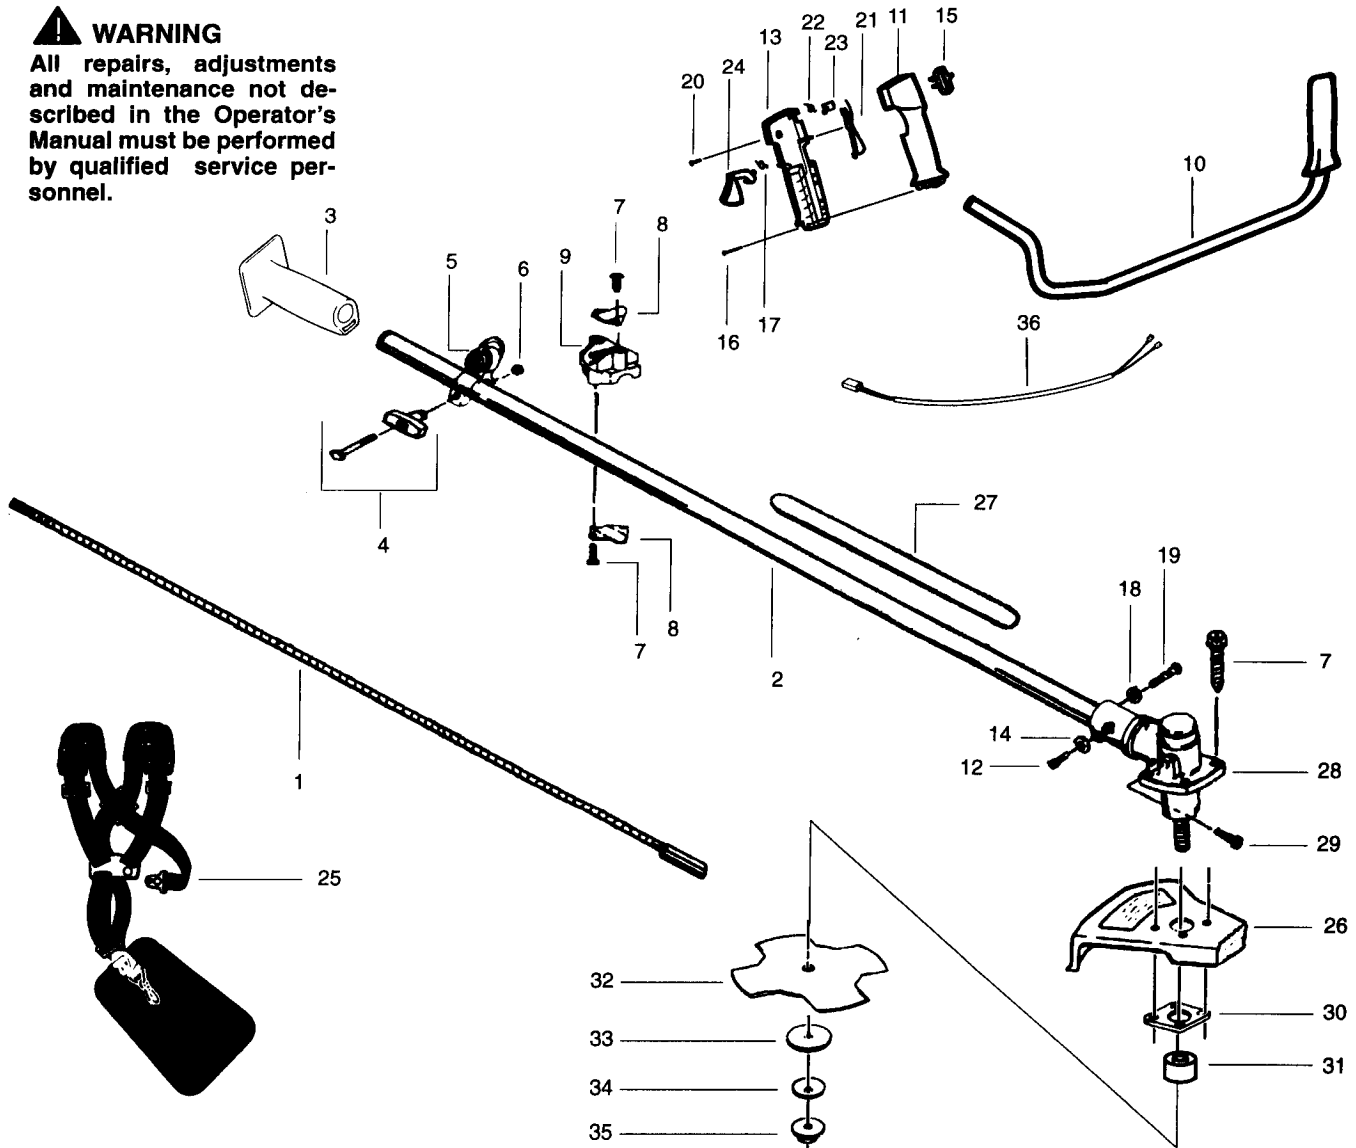

## **2.1997** **Spare Parts**

**⚠ WARNING**  
**All repairs, adjustments and maintenance not described in the Operator's Manual must be performed by qualified service personnel.**

Ref.	Part No.	Description	Ref.	Part No.	Description
1.	530094566	Drive Shaft-57"	23.	502209602	Throttle Lock
2.	530095165	Drive Shaft Housing	24.	502199203	Trigger Throttle
3.	530038694	Grip-Drive Shaft	25.	502211701	Harness Ass'y.
4.	530069252	"T" Handle Ass'y.	26.	530014210	Shield w/Decal
5.	530094686	Clamp Harness Ass'y.	27.	530037179	Shaft Warning Decal
6.	530015197	Nut	28.	530094568	Gear Box Ass'y.
7.	530015791	Screw	29.	530094616	Screw
8.	530094572	Handlebar Bracket	30.	530027615	Shield Retention Plate
9.	530012207	Clamp-Handlebar	31.	530094639	Dust Cup
10.	530047139	Handlebar	32.	530094771	Weed Blade
11.	502208502	Throttle Housing-Left	33.	530015792	Washer
12.	530094612	Screw	34.	530015492	Washer
13.	502208602	Throttle Housing-Right	35.	530015793	Nut
14.	530015328	Lockwasher	36.	530049894	Wire Harness Ass'y.
15.	503718201	Rocker Switch			
16.	503210738	Screw			
17.	502199301	Trigger Spring	Not Shown		
18.	530001642	Lockwasher			
19.	530001711	Screw		530084460	Operator Manual
20.	503210719	Screw		530084479	European Scandinavian
21.	502199403	Throttle Lockout		530031098	Hex Wrench (3/16)
22.	502209701	Trigger Spring		530031159	Hex Wrench (5/32)
				530029064	Decal-Blade Direction

**Carburetor Assembly Kit – WT380 – #530069902**

Ref.	Part No.	Description
1.	530069829	Carburetor Repair Kit (KIT= Indicates Contents)
2.	530038318	Limiter Cap (High-Red)
3.	530038317	Limiter Cap (Low-Blue)
4.	530069844	Gasket/Diaphragm Kit (● = Indicates Contents)